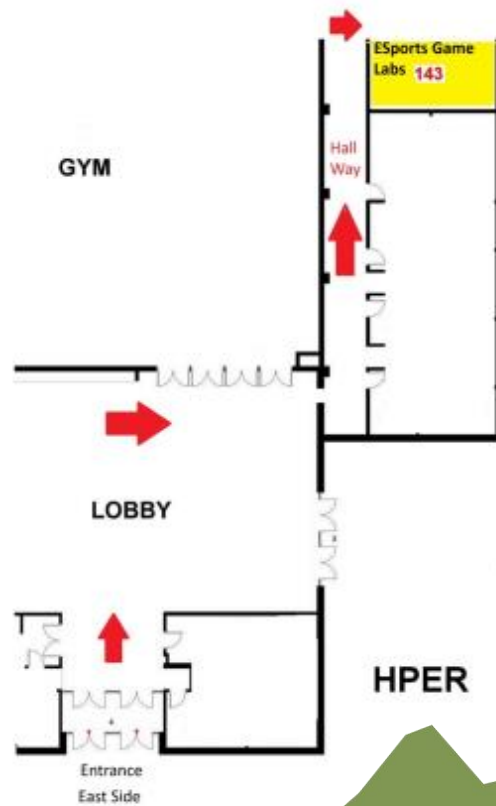

## HPER 143 Home of the Montana Tech Esports Club

Active Now

CHECK DISCORD FOR TIMES

**MONTANA**  
TECHNOLOGICAL UNIVERSITY